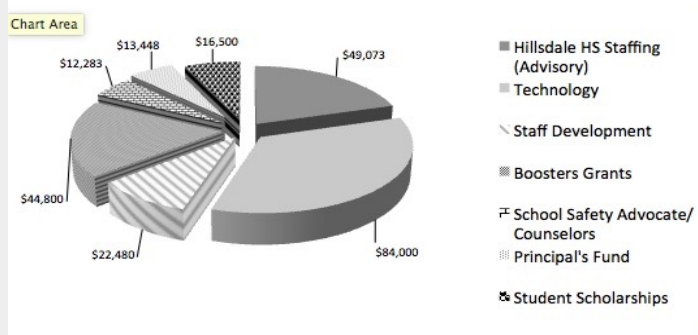

What Your Donations Funded

Your donations made so many big things happen at Hillsdale High School. From funding technology to advisory periods to professional development, your gifts helped Hillsdale High School provide a comprehensive and robust academic and extracurricular environment for all students. The Hillsdale community is fortunate to have the generosity of parents, alumni, staff and businesses who stand by the success of Small Learning Communities.

Thank You to Our 2015 Donors

You made Big Things Happen at Hillsdale High School in 2015

As the 2015 fiscal year comes to a close, we would like to recognize and thank our 2014/2015 donors! Of our 552 donors, 214 were alumni and community members. Just over $25,000 of the $340,000 raised was contributed through corporate matching.